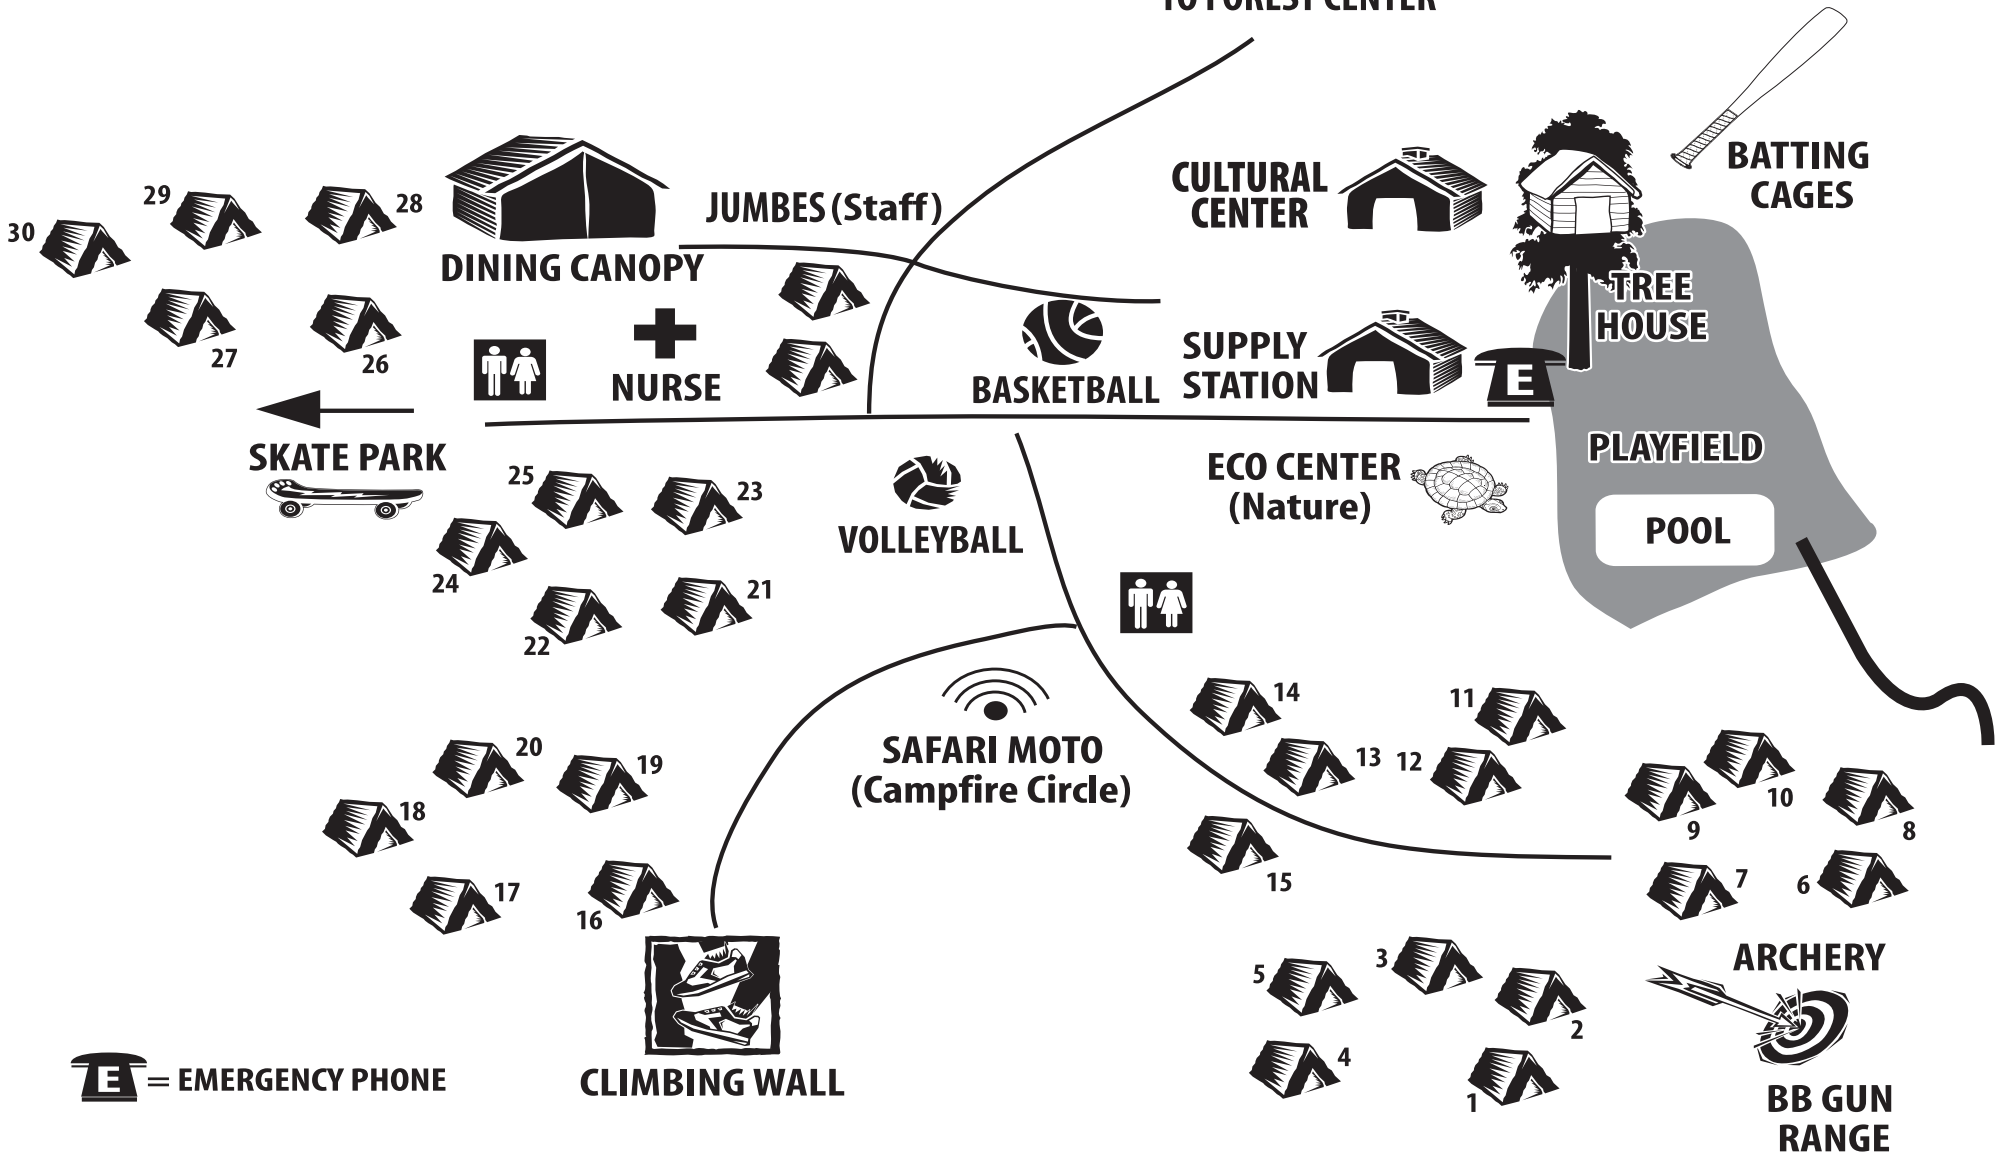

LAT 34° 5' 18" | LONG -116° 55' 13"

Forest Home Mill Creek Canyon  
40000 Valley of the Falls Dr.  
Forest Falls, California 92339  
[www.foresthome.org](http://www.foresthome.org)

MAIN 909.389.2300  
FAX 909.389.2330

TO FOREST CENTER

**E** = EMERGENCY PHONE