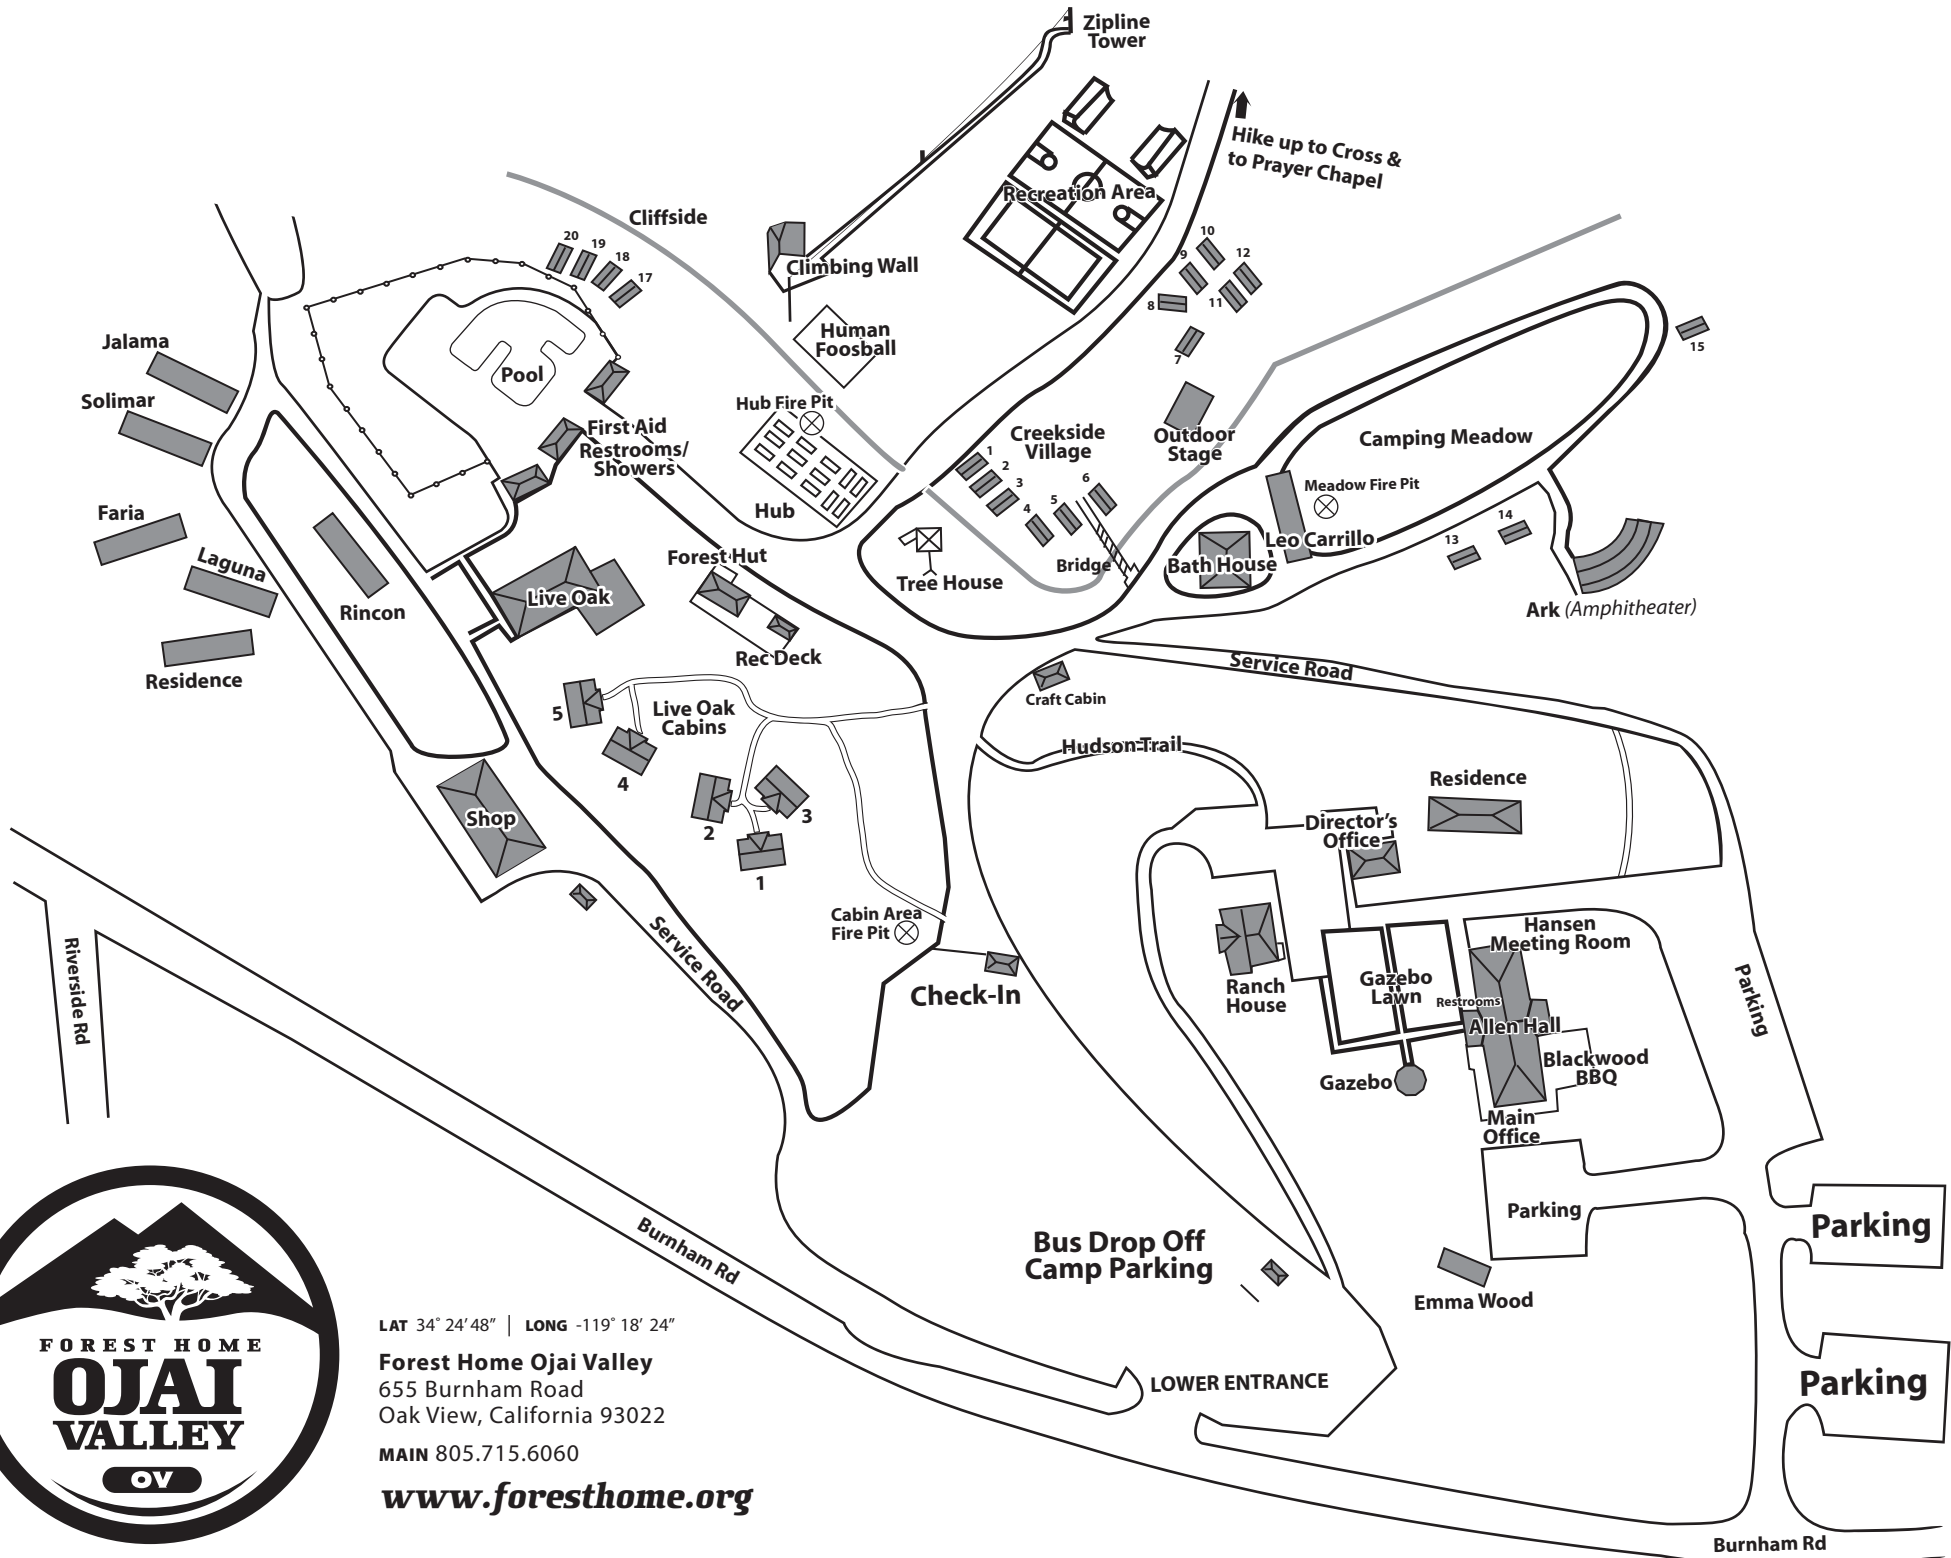

LAT 34° 24' 48" | LONG -119° 18' 24"

**Forest Home Ojai Valley**  
655 Burnham Road  
Oak View, California 93022

MAIN 805.715.6060

[www.foresthometv.org](http://www.foresthometv.org)

Parking

Parking

Burnham Rd