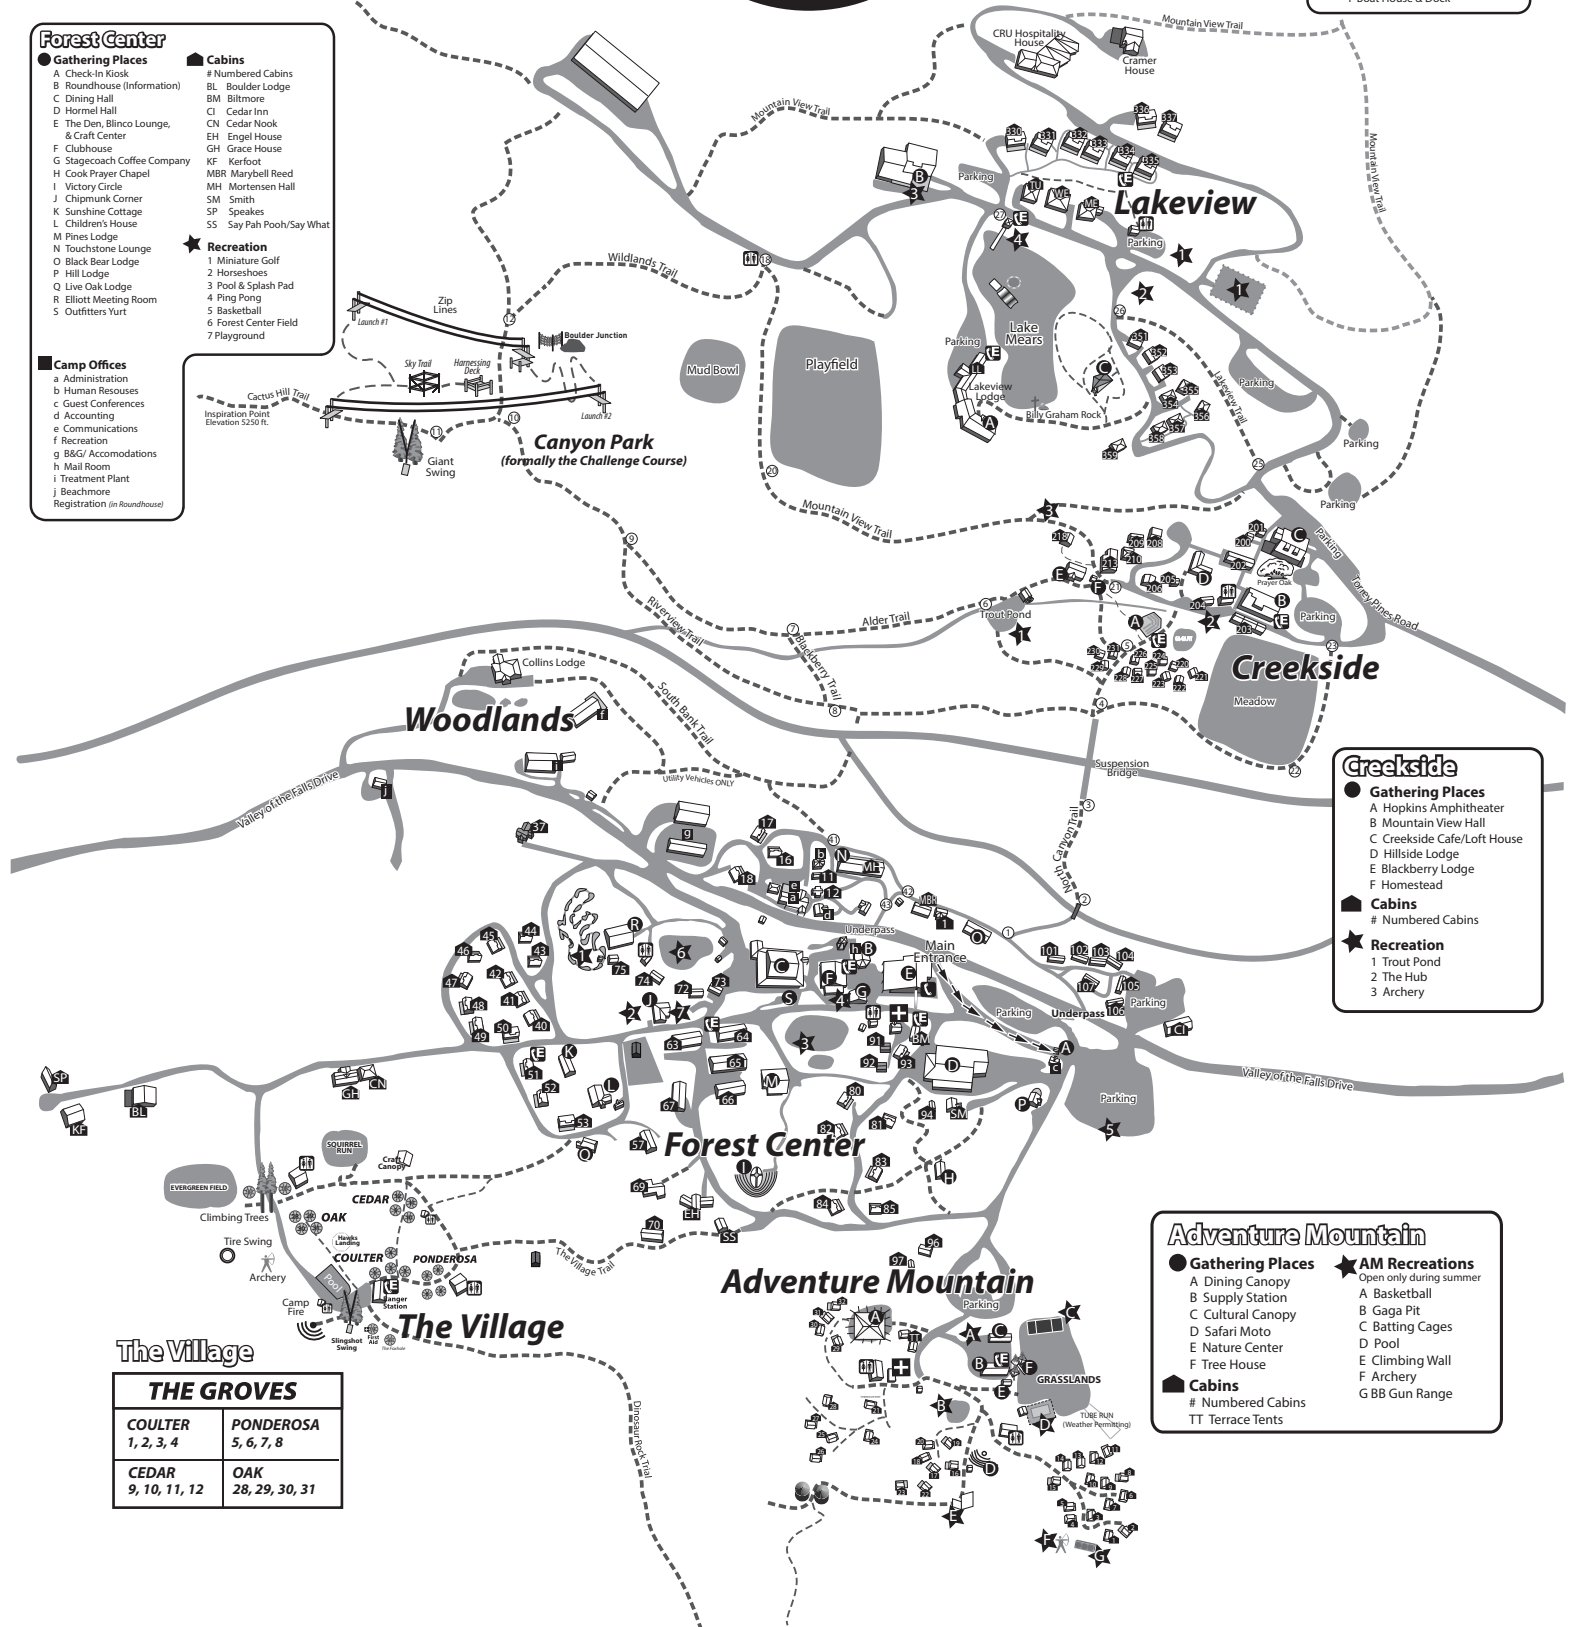

- Lakeview**
- Gathering Places**
 - A Lakeview Lodge Dining Room
 - B Mears Lodge & Amphitheater
 - C Sermon on the Mount (Chapel)
 - Cabins**
 - # Numbered Cabins
 - ME Mears Cabin
 - WE Wetzel
 - TU Tucker
 - LL Lakeview Lodge
 - Recreation**
 - 1 Basketball
 - 2 Volleyball
 - 3 Mears Café
 - 4 Boat House & Dock

- Creekside**
- Gathering Places**
 - A Hopkins Amphitheater
 - B Mountain View Hall
 - C Creekside Cafe/Loft House
 - D Hillside Lodge
 - E Blackberry Lodge
 - F Homestead
 - Cabins**
 - # Numbered Cabins
 - Recreation**
 - 1 Trout Pond
 - 2 The Hub
 - 3 Archery

- Adventure Mountain**
- Gathering Places**
 - A Dining Canopy
 - B Supply Station
 - C Cultural Canopy
 - D Safari Moto
 - E Nature Center
 - F Tree House
 - Cabins**
 - # Numbered Cabins
 - TT Terrace Tents
 - AM Recreations**
 - Open only during summer
 - A Basketball
 - B Gaga Pit
 - C Batting Cages
 - D Pool
 - E Climbing Wall
 - F Archery
 - G BB Gun Range

The Village

THE GROVES	
COULTER 1, 2, 3, 4	PONDEROSA 5, 6, 7, 8
CEDAR 9, 10, 11, 12	OAK 28, 29, 30, 31