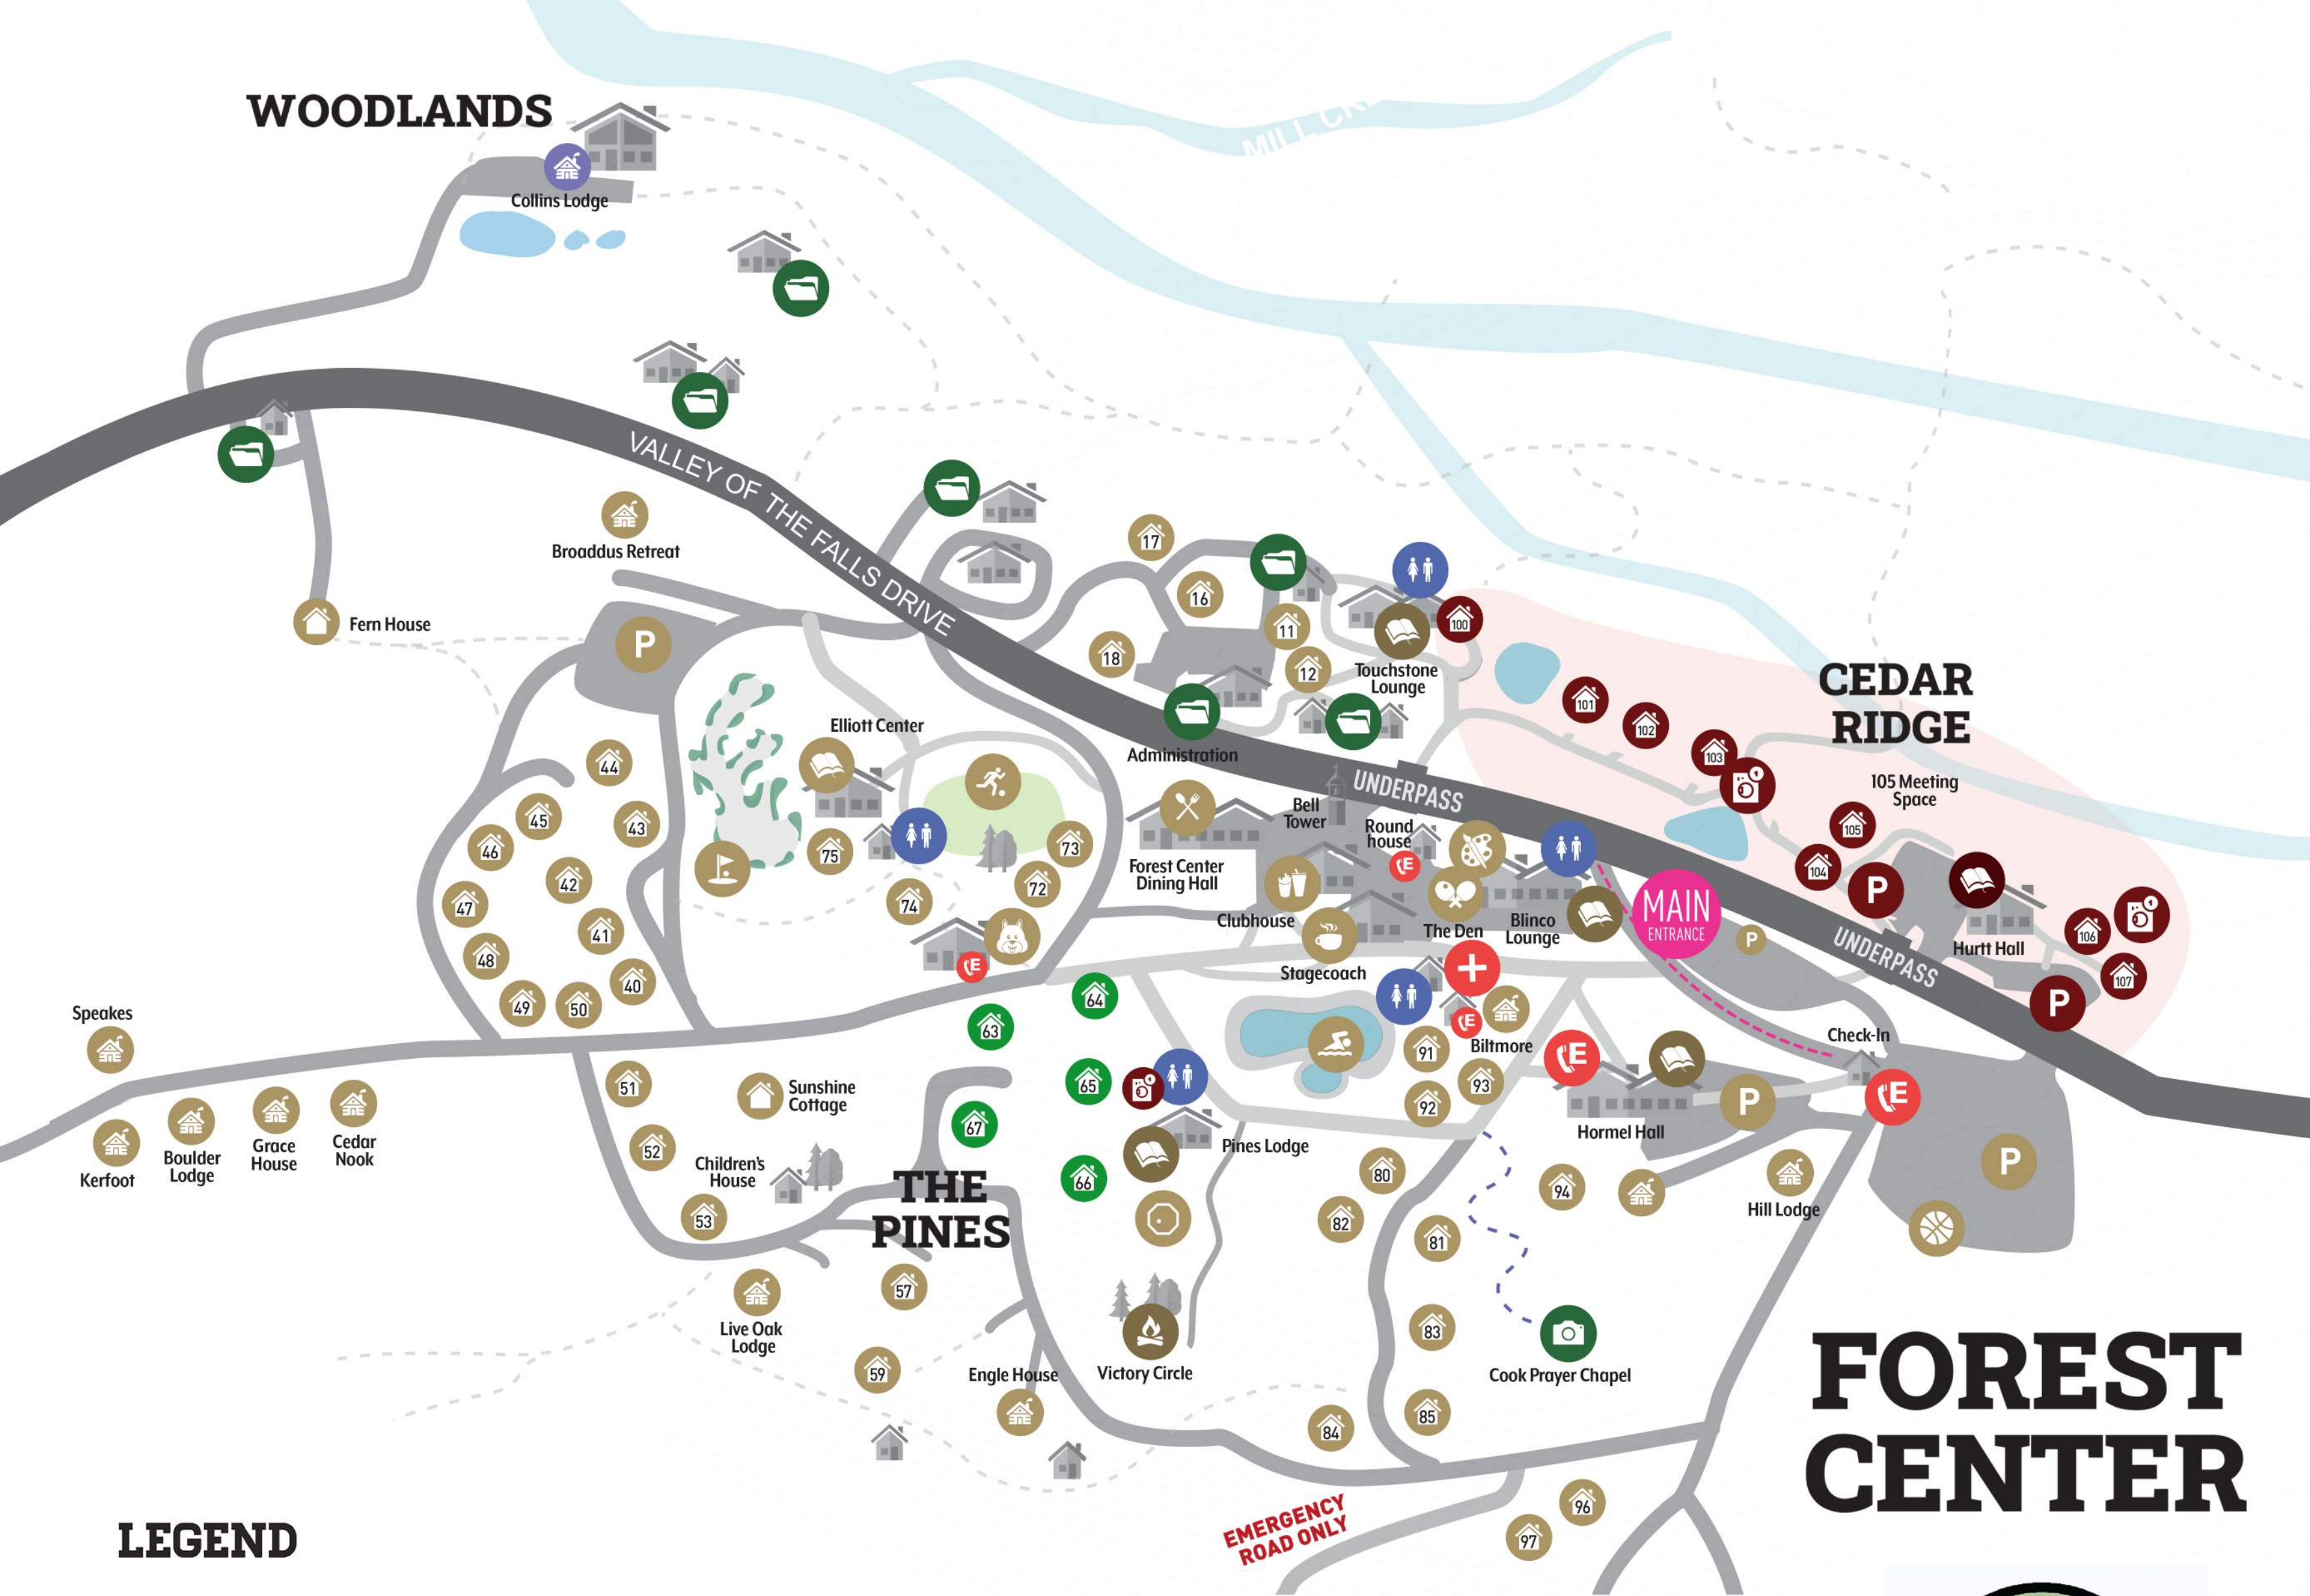

WOODLANDS

CEDAR RIDGE

THE PINES

FOREST CENTER

LEGEND

- | | | | | | | | | | |
|--|------------------|--|------------------|--|-----------------|--|------------|--|-----------------|
| | First Aid | | Cabin | | Craft Center | | Pool | | The Roundhouse |
| | Restroom | | Lodges | | Clubhouse | | Ga Ga Pit | | Chipmunk Corner |
| | Emergency Phone | | Dining | | Stagecoach | | Mini Golf | | Landmark |
| | Handicap Parking | | Meeting Room | | The Den | | Playfield | | FH Offices |
| | Parking | | Campfire Meeting | | Hilltop Fitness | | Basketball | | Coin Laundry |