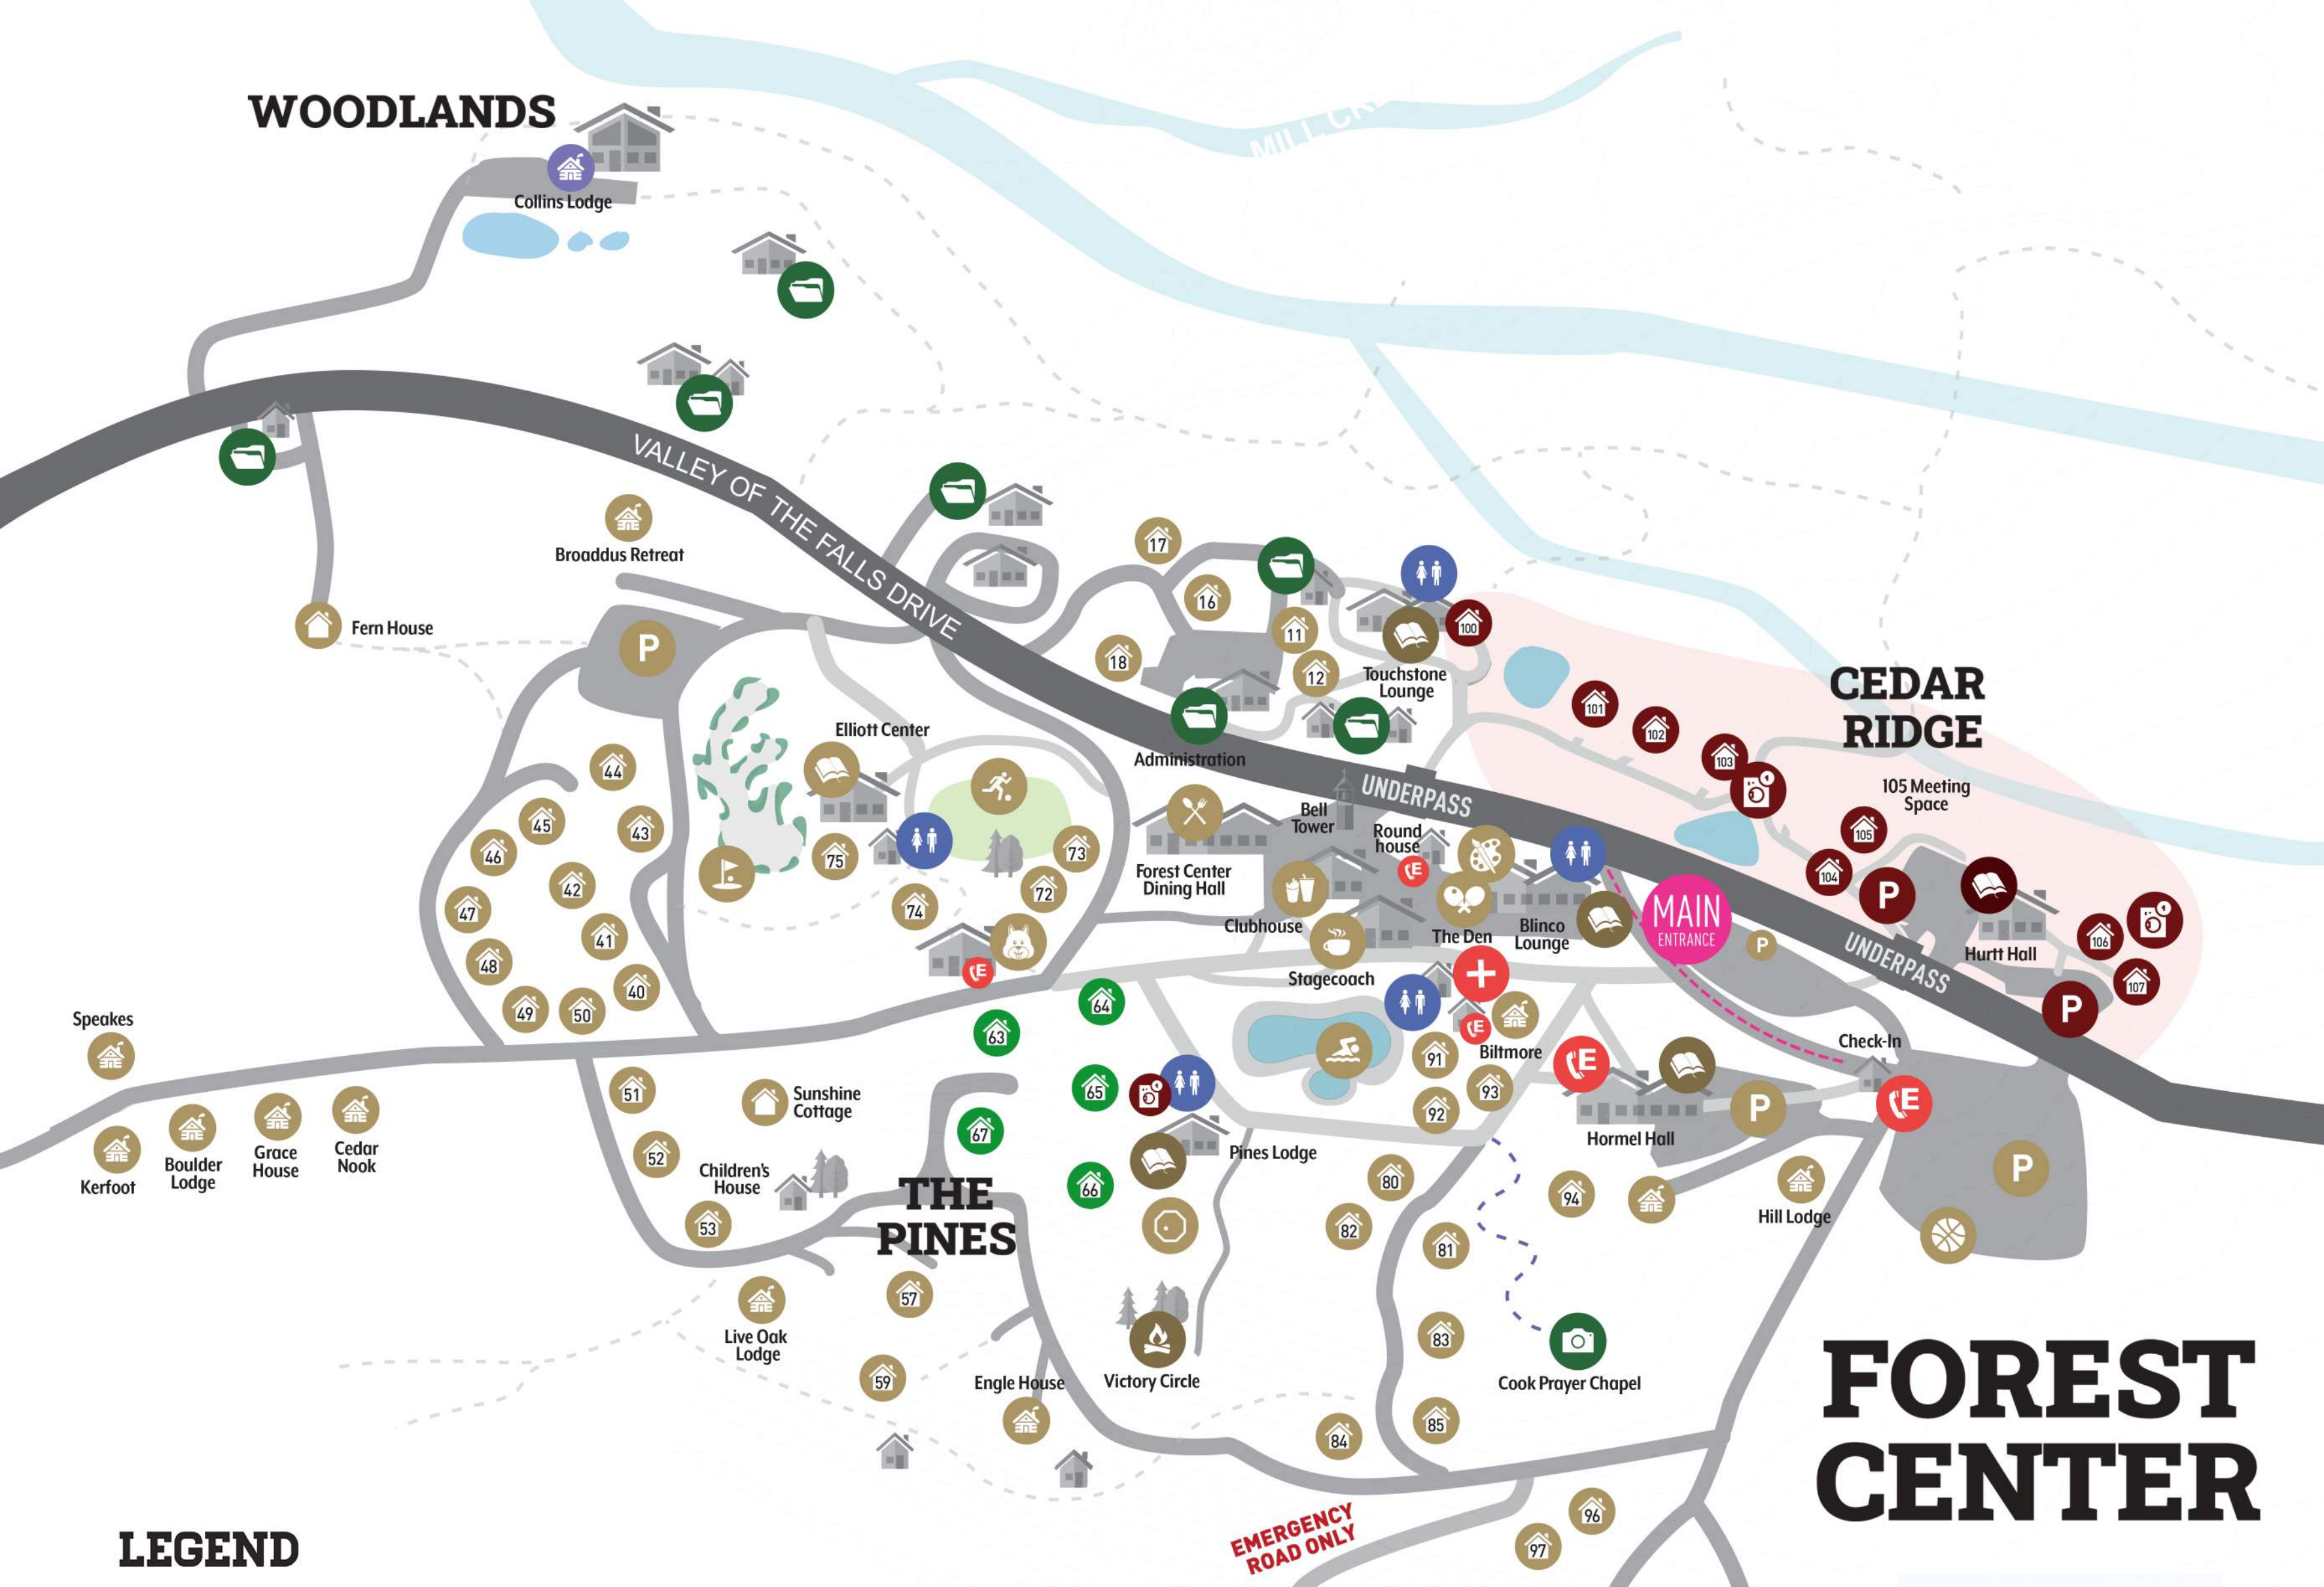

WOODLANDS

CEDAR RIDGE

THE PINES

FOREST CENTER

LEGEND

- | | | | | | | | | | |
|--|------------------|--|------------------|--|--------------|--|----------------|--|-----------------|
| | First Aid | | Cabin | | Craft Center | | Ga Ga Pit | | Chipmunk Corner |
| | Restroom | | Lodges | | Clubhouse | | Mini Golf | | Landmark |
| | Emergency Phone | | Dining | | Stagecoach | | Playfield | | FH Offices |
| | Handicap Parking | | Meeting Room | | The Den | | Basketball | | Coin Laundry |
| | Parking | | Campfire Meeting | | Pool | | The Roundhouse | | |